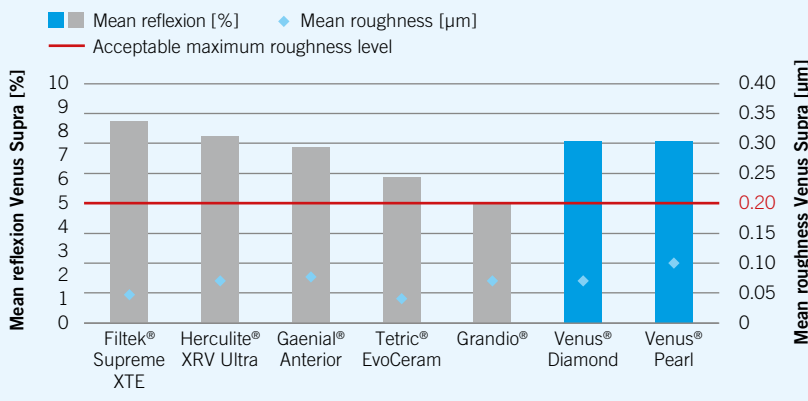

Venus Supra polishing leads to excellent polishing results