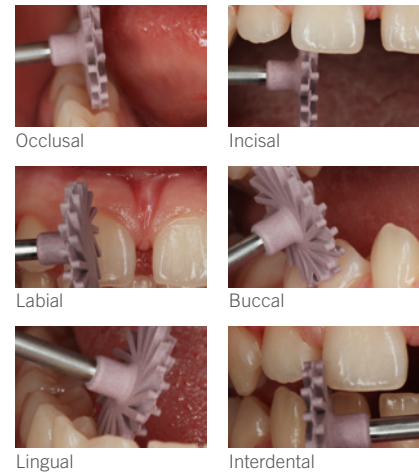

Versatility: Twist Disc – ideal polishing results on various composite surfaces

Art. Code	Article	Content
Intro Kit		
66087541	Venus Supra Intro Kit 2x5	1 pre and 1 high gloss polisher of each shape (Flame, Cup, Large Flame, Twist Brush, Twist Disc)
New Shapes		
66093899	Venus Supra Refill Pre Twist Disc	10 pre polishers of shape Twist Disc
66093900	Venus Supra Refill Gloss Twist Disc	10 high gloss polishers of shape Twist Disc
66093901	Venus Supra Refill Pre Twist Brush	10 pre polishers of shape Twist Brush
66093902	Venus Supra Refill Gloss Twist Brush	10 high gloss polishers of shape Twish Brush
New Refills		
66093893	Venus Supra Refill Pre Cup	10 pre polishers of shape Cup
66093894	Venus Supra Refill Gloss Cup	10 high gloss polishers of shape Cup
66093895	Venus Supra Refill Pre Flame	10 pre polishers of shape Flame
66093896	Venus Supra Refill Gloss Flame	10 high gloss polishers of shape Flame
66093897	Venus Supra Refill Pre Large Flame	10 pre polishers of shape Large Flame
66093898	Venus Supra Refill Gloss Large Flame	10 high gloss polishers of shape Large Flame