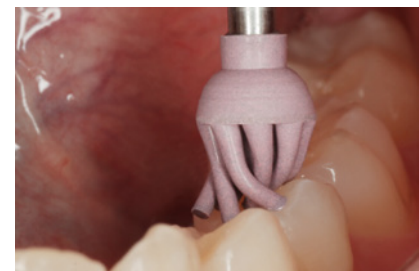

The brush bristles can be bent for easy access to fissures

kulzer.com/try-more-venus